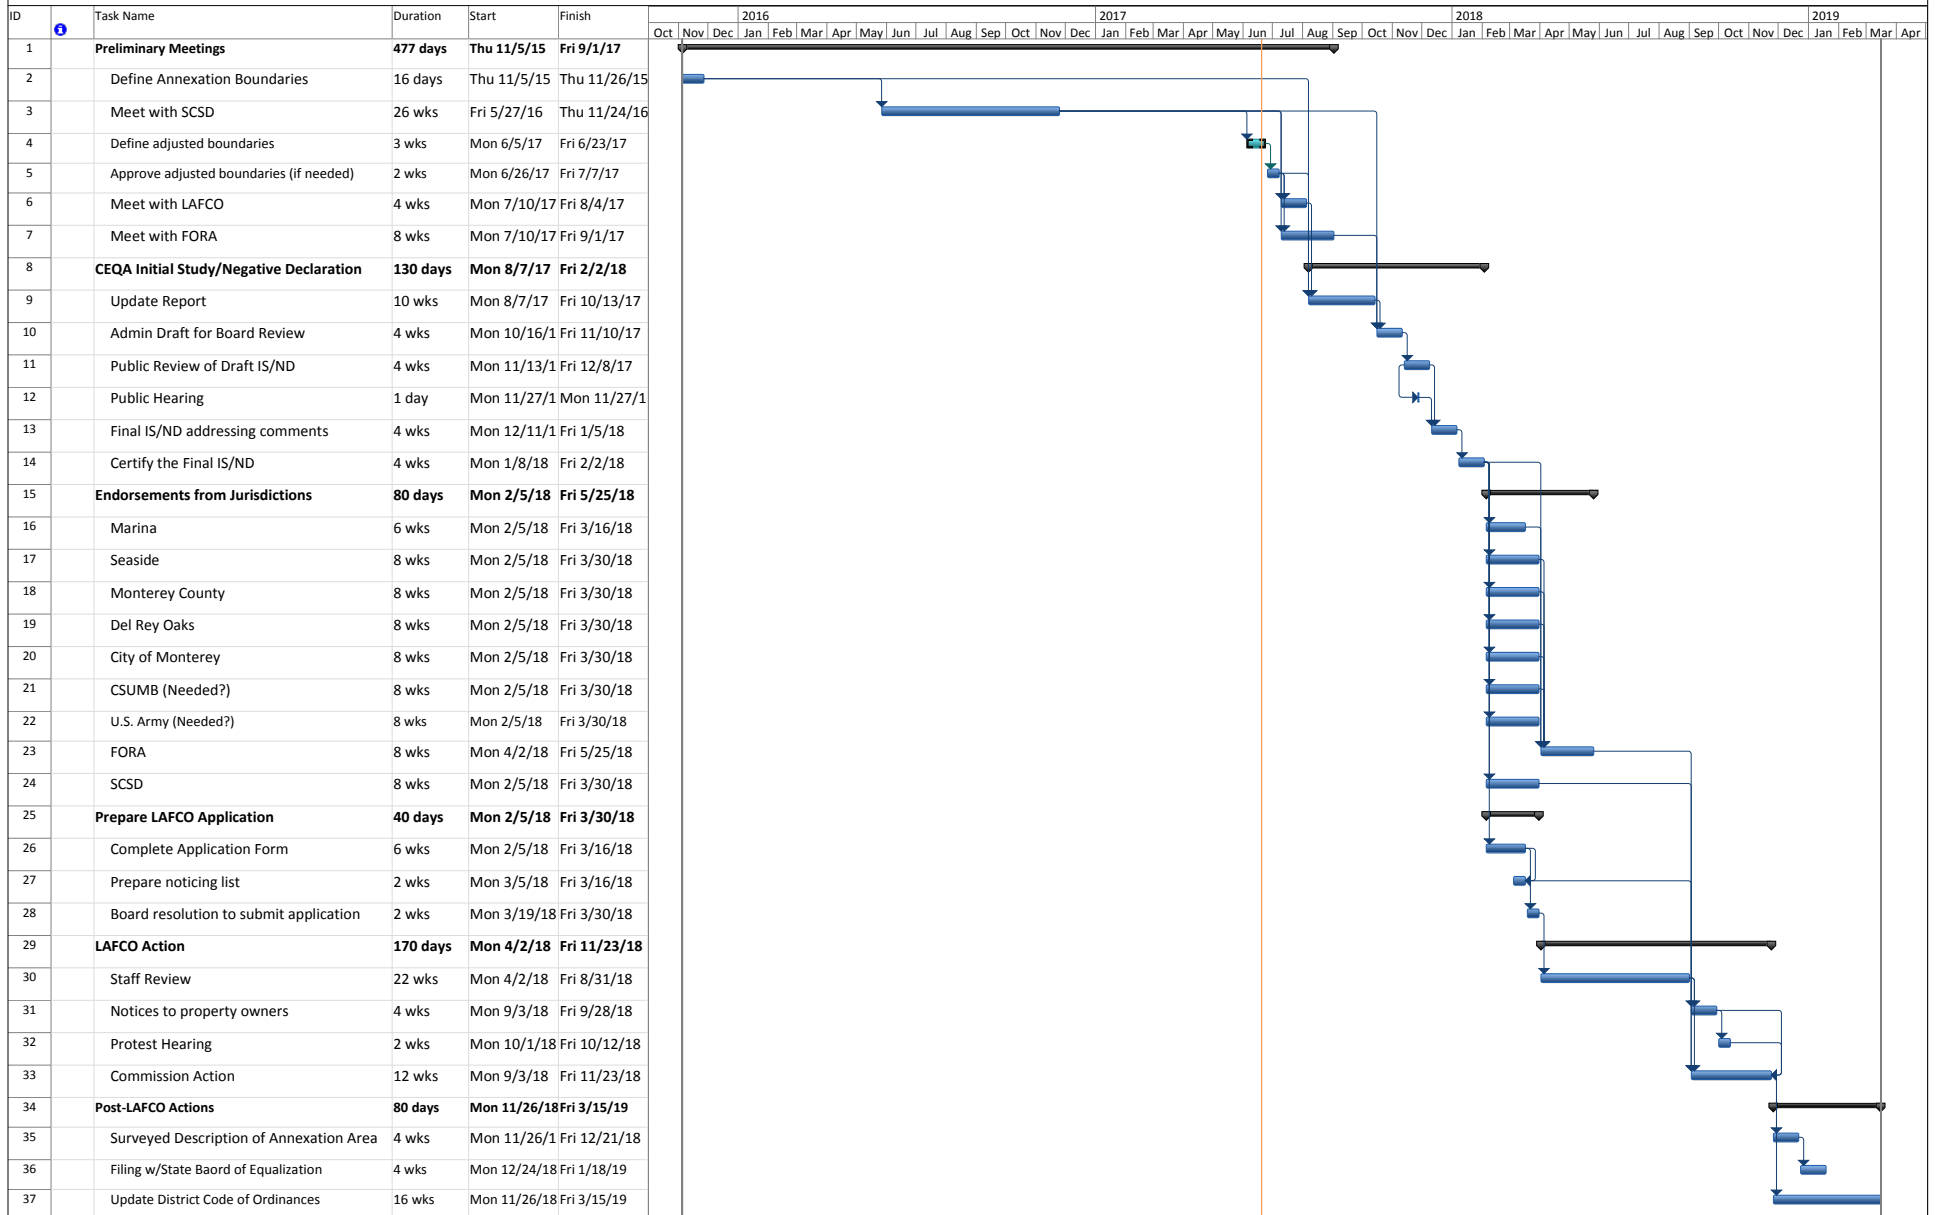

Marina Coast Water District Ord Community Annexation Timeline (Tentative)

Project: Annex_Schedule_rev1JUN
Date: Tue 6/20/17

Task		Summary		External Milestone		Inactive Summary		Manual Summary		Manual Summary Rollup		Finish-only	
Split		Project Summary		Inactive Task		Manual Task		Manual Summary		Manual Summary		Deadline	
Milestone		External Tasks		Inactive Milestone		Duration-only		Start-only		Start-only		Progress	